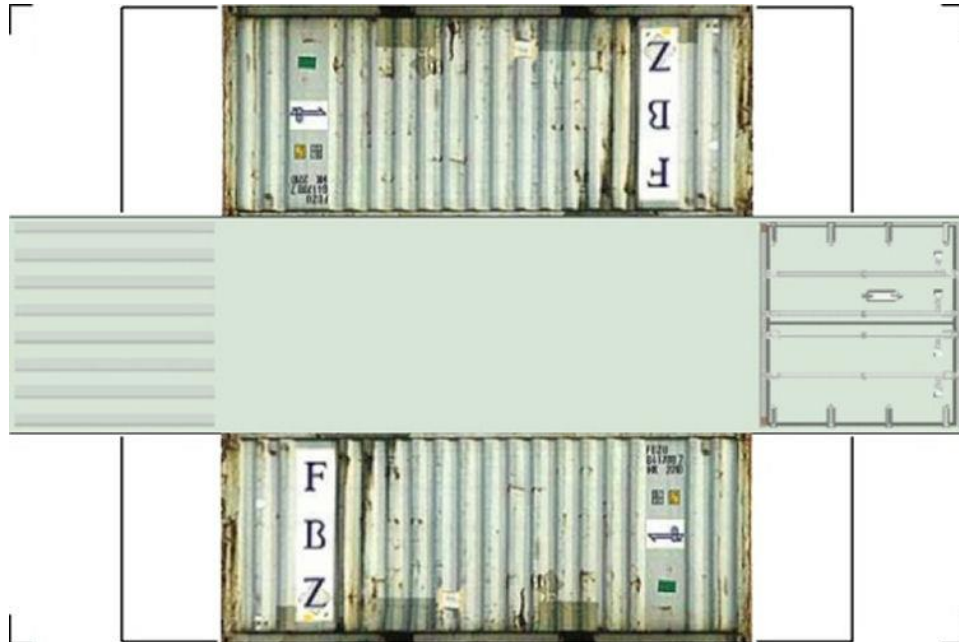

BUILD YOUR OWN

HO SCALE

20ft SHIPPING CONTAINERS

For the best results print on 110 lb printable card stock and set your printer on high quality printing.

Click to watch instructional video

BUILD YOUR OWN (20ft SHIPPING CONTAINER) HO SCALE