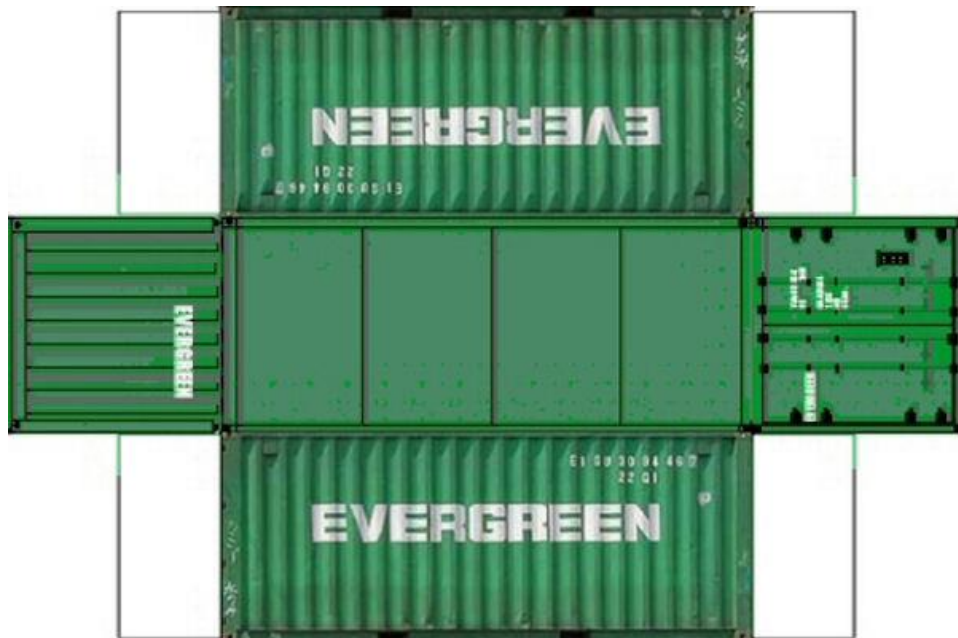

## HO SCALE

### 20ft SHIPPING CONTAINERS

---

For the best results print on 110 lb printable card stock and set your printer on high quality printing.

Click to watch instructional video

BUILD YOUR OWN ( 20ft SHIPPING CONTAINER ) HO SCALE