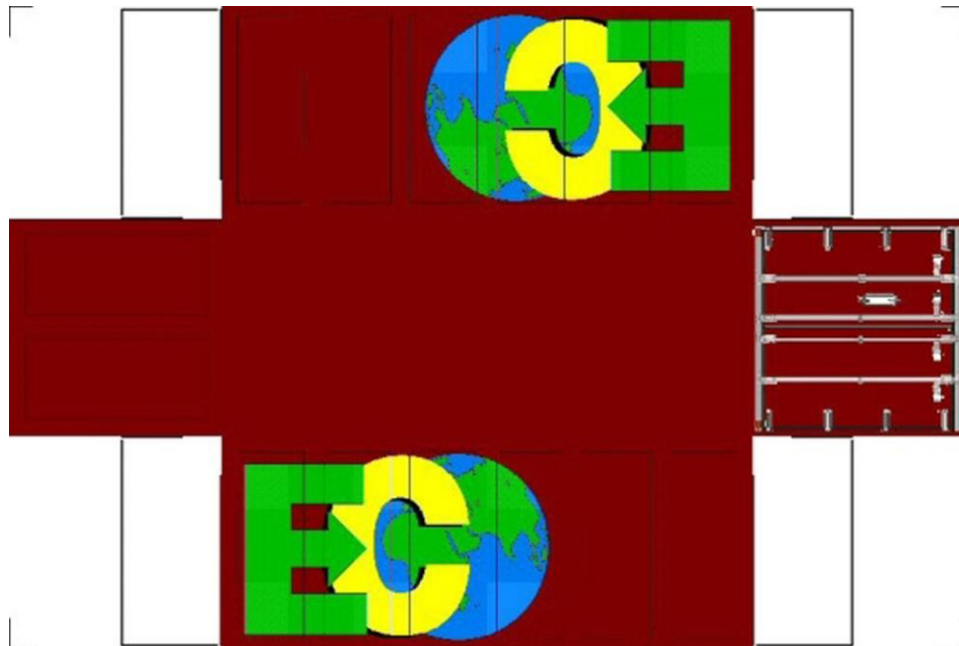

BUILD YOUR OWN

HO SCALE

20ft SHIPPING CONTAINERS

For the best results print on 110 lb printable card stock and set your printer on high quality printing.

[Click to watch instructional video](#)

BUILD YOUR OWN (20ft SHIPPING CONTAINER) HO SCALE

Drawn By
www.krafttrains.com