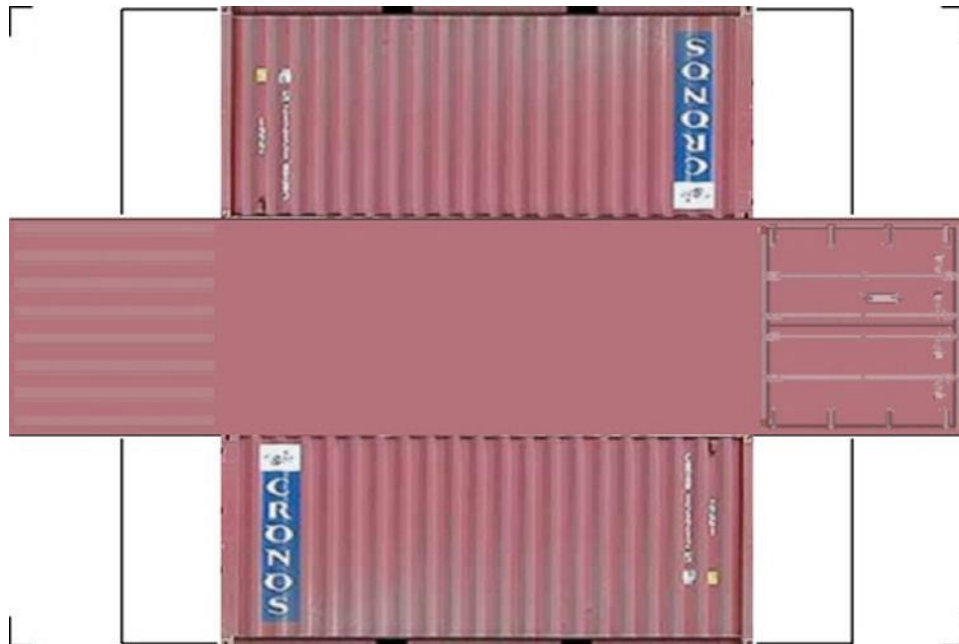

BUILD YOUR OWN

HO SCALE

20ft SHIPPING CONTAINERS

For the best results print on 110 lb printable card stock and set your printer on high quality printing.

[Click to watch instructional video](#)

BUILD YOUR OWN (20ft SHIPPING CONTAINER) HO SCALE