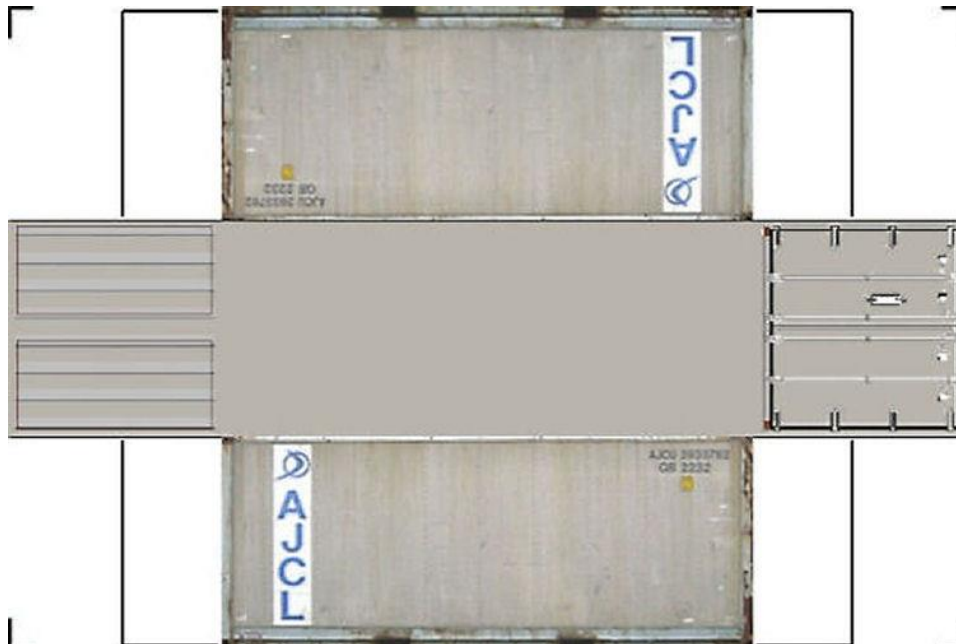

## HO SCALE

### 20ft SHIPPING CONTAINERS

---

For the best results print on 110 lb printable card stock and set your printer on high quality printing.

Click to watch instructional video

**BUILD YOUR OWN ( 20ft SHIPPING CONTAINER ) HO SCALE**