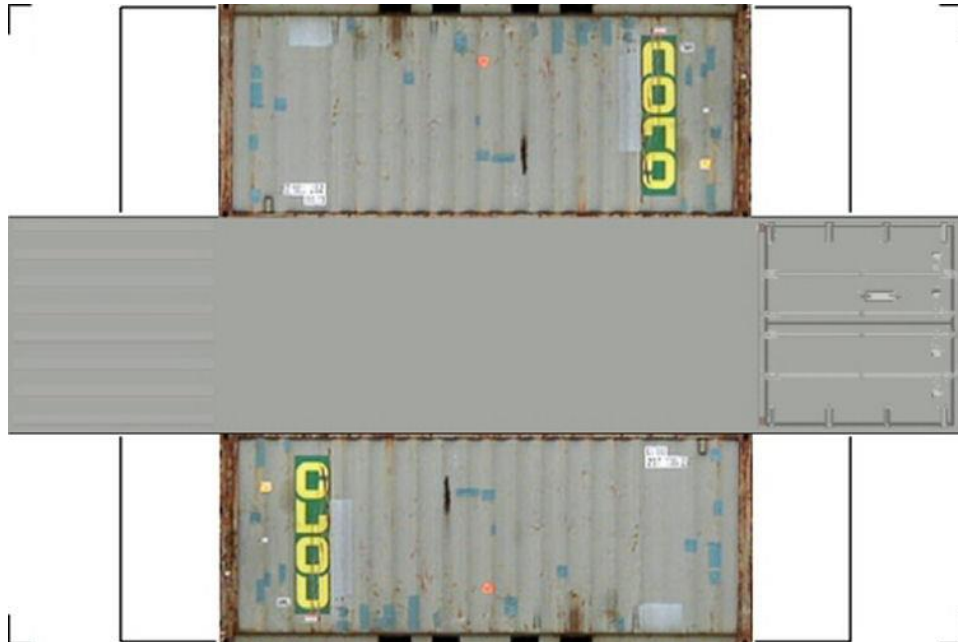

BUILD YOUR OWN

HO SCALE

20ft SHIPPING CONTAINERS

For the best results print on 110 lb printable card stock and set your printer on high quality printing.

[Click to watch instructional video](#)

BUILD YOUR OWN (20ft SHIPPING CONTAINER) HO SCALE