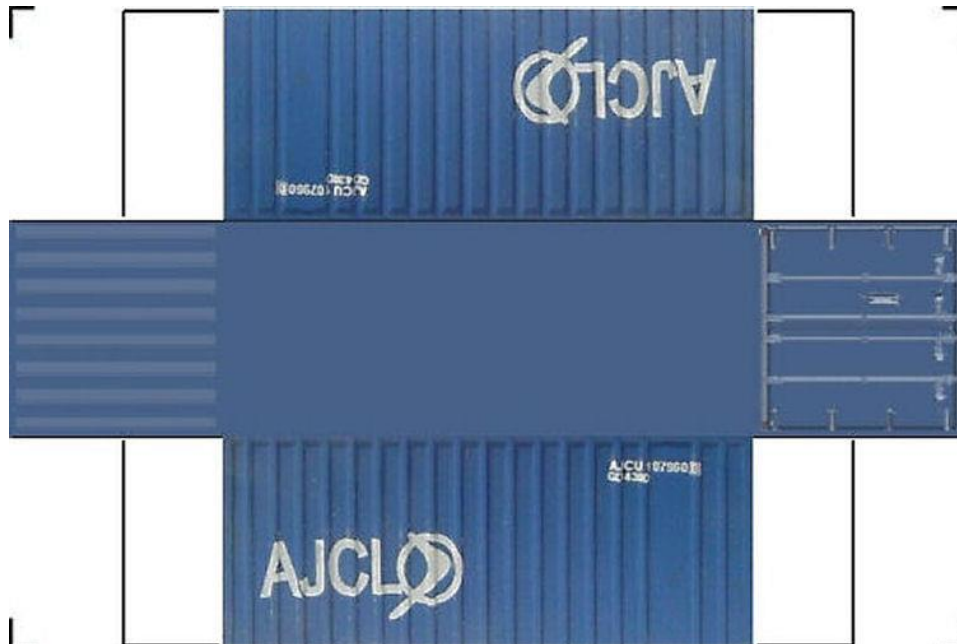

BUILD YOUR OWN

HO SCALE

20ft SHIPPING CONTAINERS

For the best results print on 110 lb printable card stock and set your printer on high quality printing.

[Click to watch instructional video](#)

BUILD YOUR OWN (20ft SHIPPING CONTAINER) HO SCALE