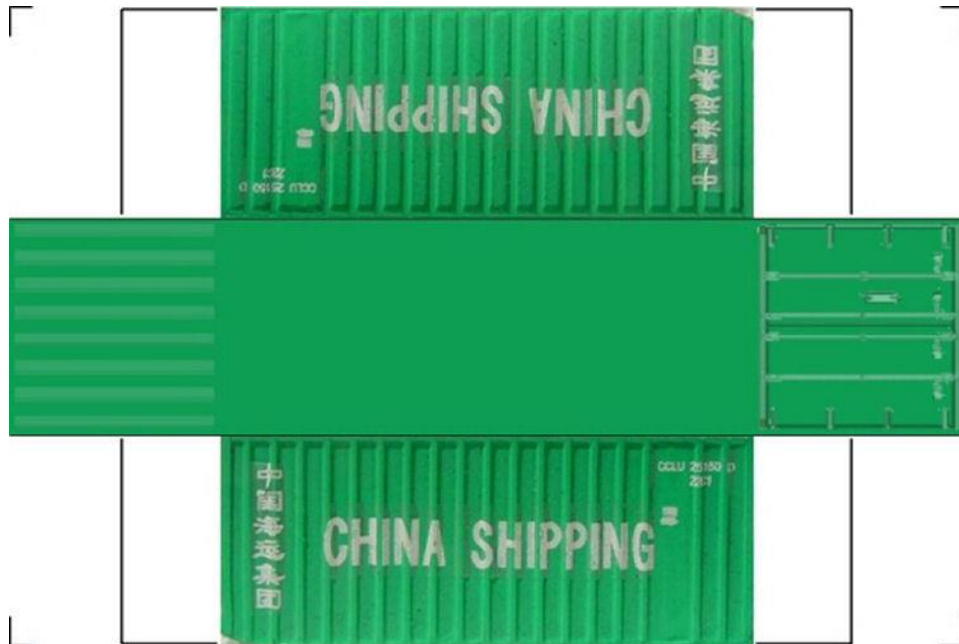

## HO SCALE

### 20ft SHIPPING CONTAINERS

---

For the best results print on 110 lb printable card stock and set your printer on high quality printing.

Click to watch instructional video

BUILD YOUR OWN ( 20ft SHIPPING CONTAINER ) HO SCALE