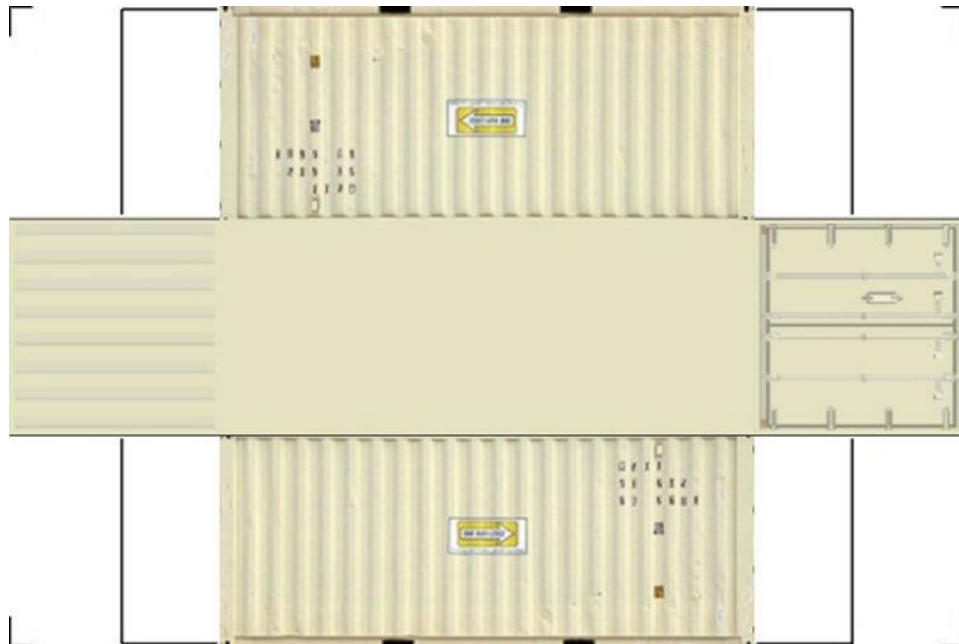

BUILD YOUR OWN

HO SCALE

20ft SHIPPING CONTAINERS

For the best results print on 110 lb printable card stock and set your printer on high quality printing.

Click to watch instructional video

BUILD YOUR OWN (20ft SHIPPING CONTAINER) HO SCALE