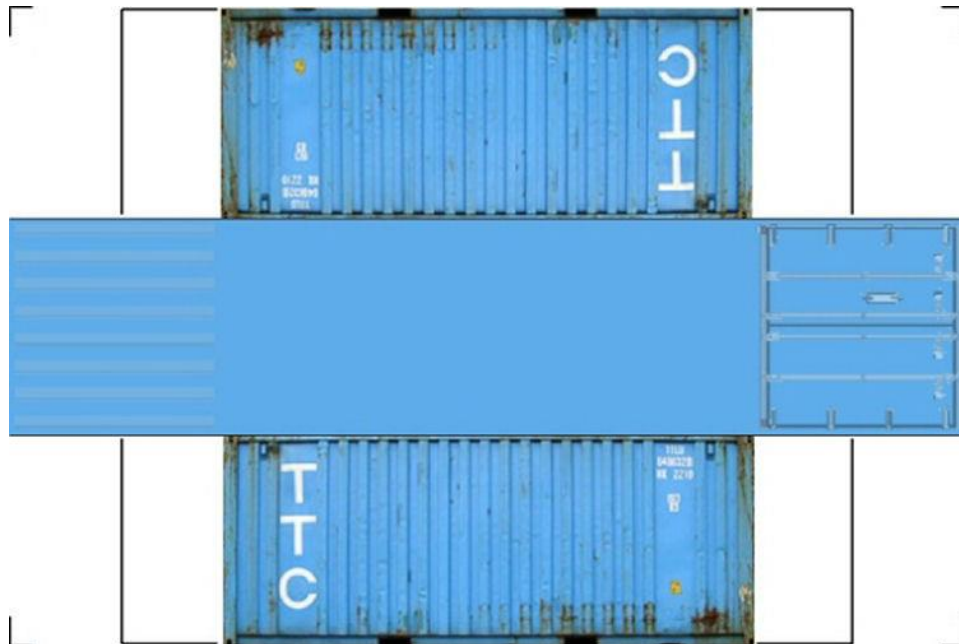

BUILD YOUR OWN

HO SCALE

20ft SHIPPING CONTAINERS

For the best results print on 110 lb printable card stock and set your printer on high quality printing.

[Click to watch instructional video](#)

BUILD YOUR OWN (20ft SHIPPING CONTAINER) HO SCALE