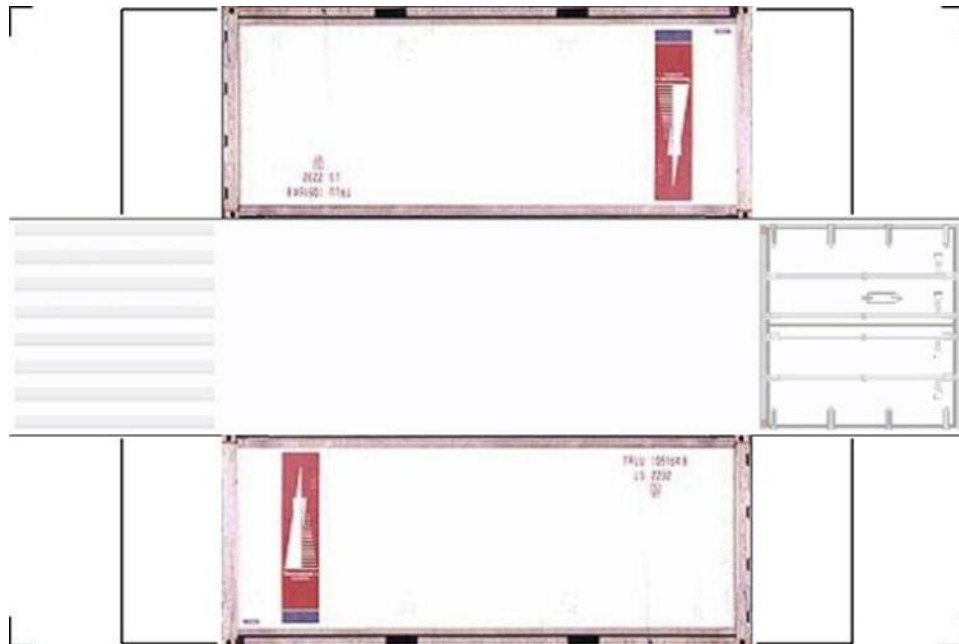

BUILD YOUR OWN

HO SCALE

20ft SHIPPING CONTAINERS

For the best results print on 110 lb printable card stock and set your printer on high quality printing.

Click to watch instructional video

BUILD YOUR OWN (20ft SHIPPING CONTAINER) HO SCALE