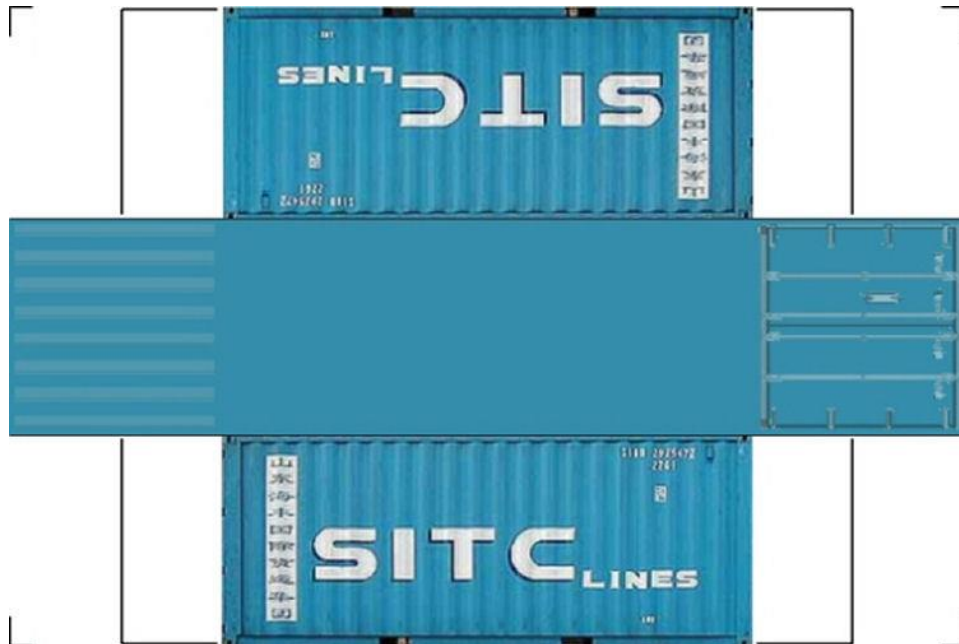

BUILD YOUR OWN

HO SCALE

20ft SHIPPING CONTAINERS

For the best results print on 110 lb printable card stock and set your printer on high quality printing.

[Click to watch instructional video](#)

BUILD YOUR OWN (20ft SHIPPING CONTAINER) HO SCALE

Drawn By
www.krafttrains.com