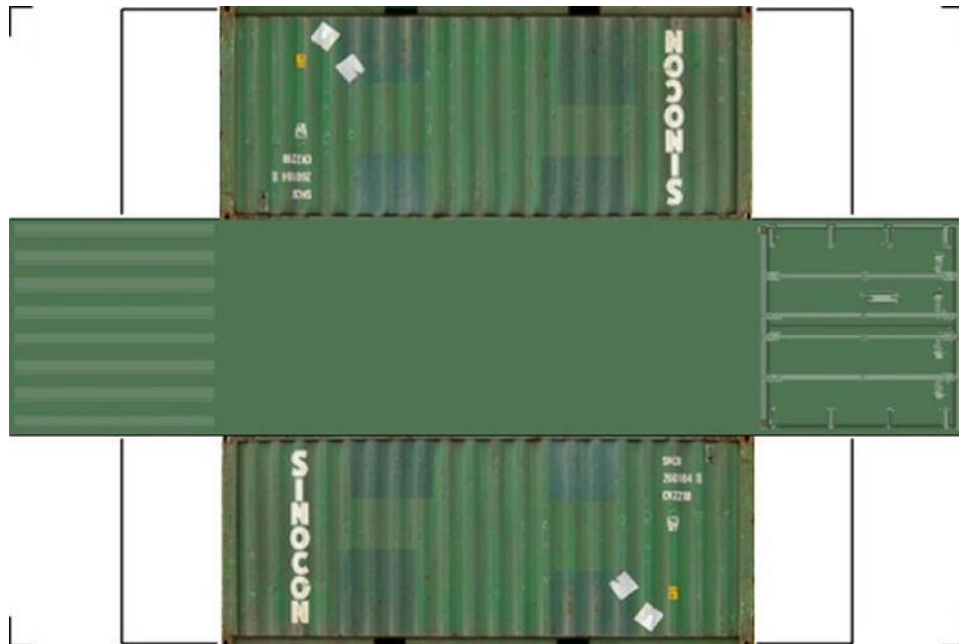

## HO SCALE

### 20ft SHIPPING CONTAINERS

---

For the best results print on 110 lb printable card stock and set your printer on high quality printing.

Click to watch instructional video

**BUILD YOUR OWN ( 20ft SHIPPING CONTAINER ) HO SCALE**