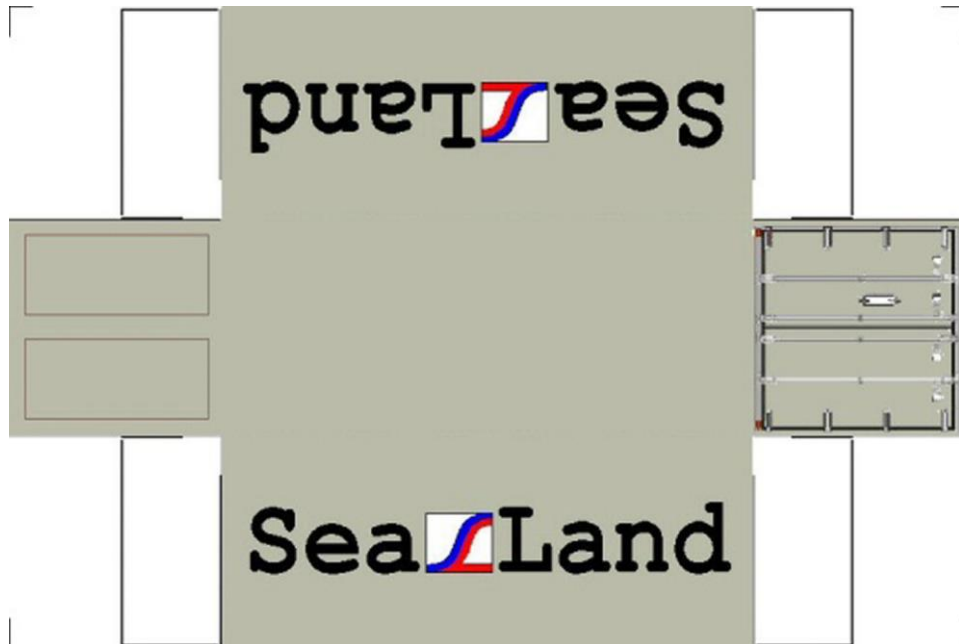

BUILD YOUR OWN

HO SCALE

20ft SHIPPING CONTAINERS

For the best results print on 110 lb printable card stock and set your printer on high quality printing.

[Click to watch instructional video](#)

BUILD YOUR OWN (20ft SHIPPING CONTAINER) HO SCALE

Drawn By
www.krafttrains.com