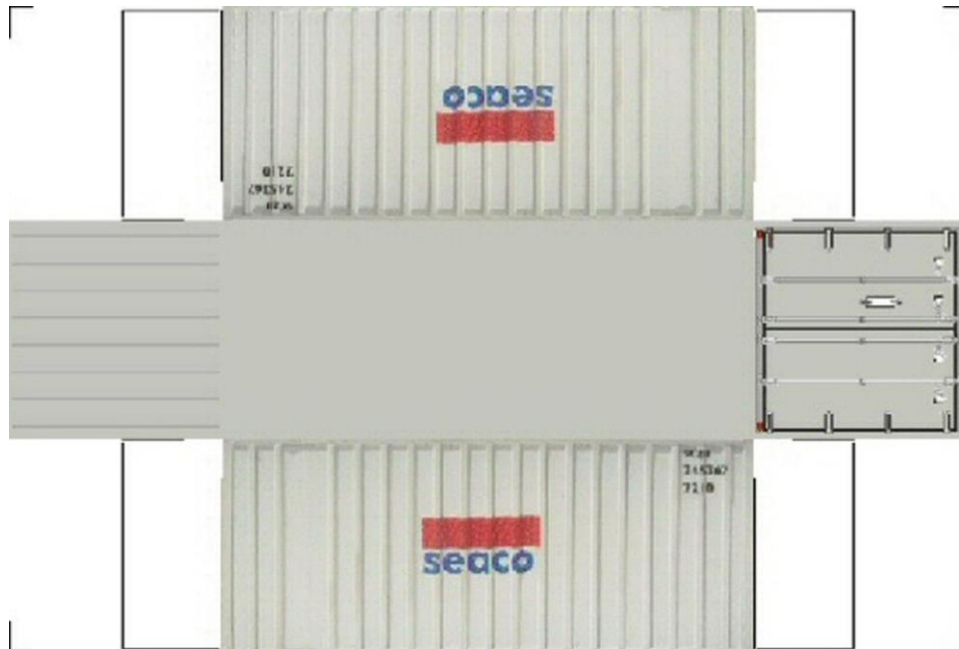

BUILD YOUR OWN

HO SCALE

20ft SHIPPING CONTAINERS

For the best results print on 110 lb printable card stock and set your printer on high quality printing.

Click to watch instructional video

BUILD YOUR OWN (20ft SHIPPING CONTAINER) HO SCALE