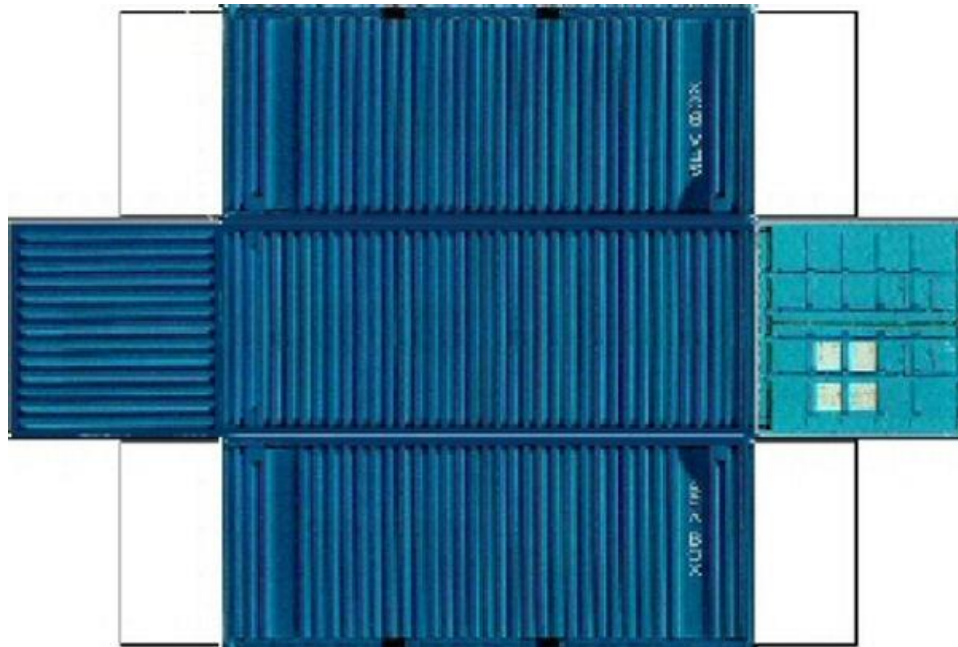

BUILD YOUR OWN

HO SCALE

20ft SHIPPING CONTAINERS

For the best results print on 110 lb printable card stock and set your printer on high quality printing.

Click to watch instructional video

BUILD YOUR OWN (20ft SHIPPING CONTAINER) HO SCALE