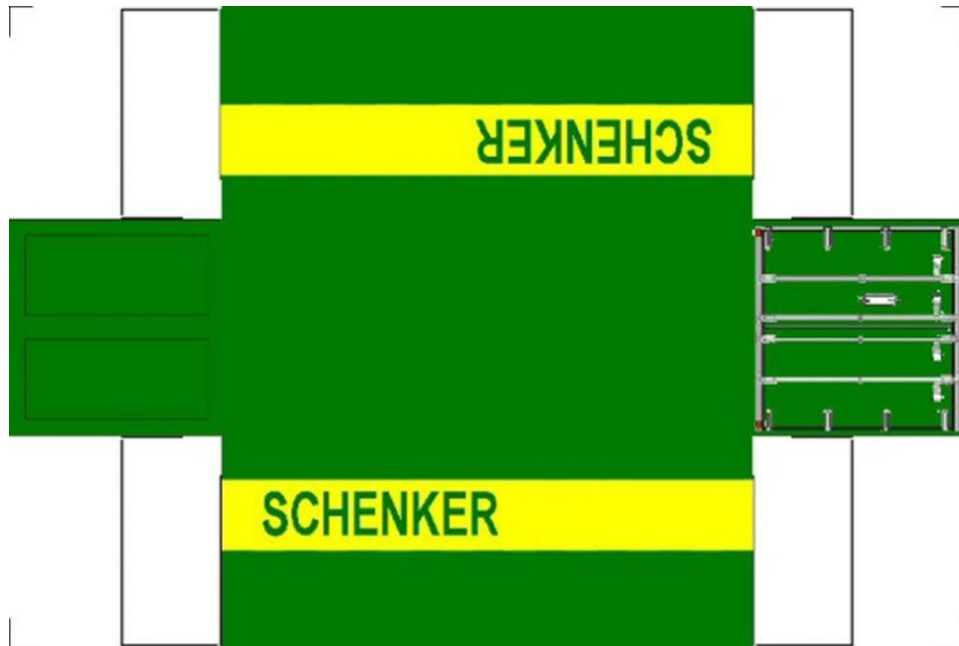

BUILD YOUR OWN

HO SCALE

20ft SHIPPING CONTAINERS

For the best results print on 110 lb printable card stock and set your printer on high quality printing.

Click to watch instructional video

BUILD YOUR OWN (20ft SHIPPING CONTAINER) HO SCALE

Drawn By
www.krafttrains.com