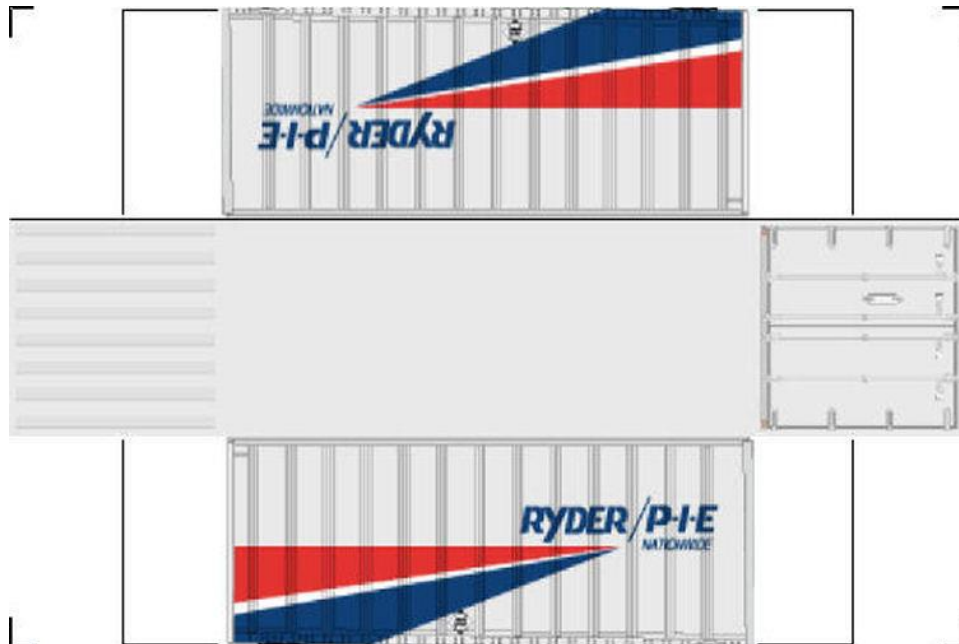

BUILD YOUR OWN

HO SCALE

20ft SHIPPING CONTAINERS

For the best results print on 110 lb printable card stock and set your printer on high quality printing.

Click to watch instructional video

BUILD YOUR OWN (20ft SHIPPING CONTAINER) HO SCALE

Drawn By
www.krafttrains.com