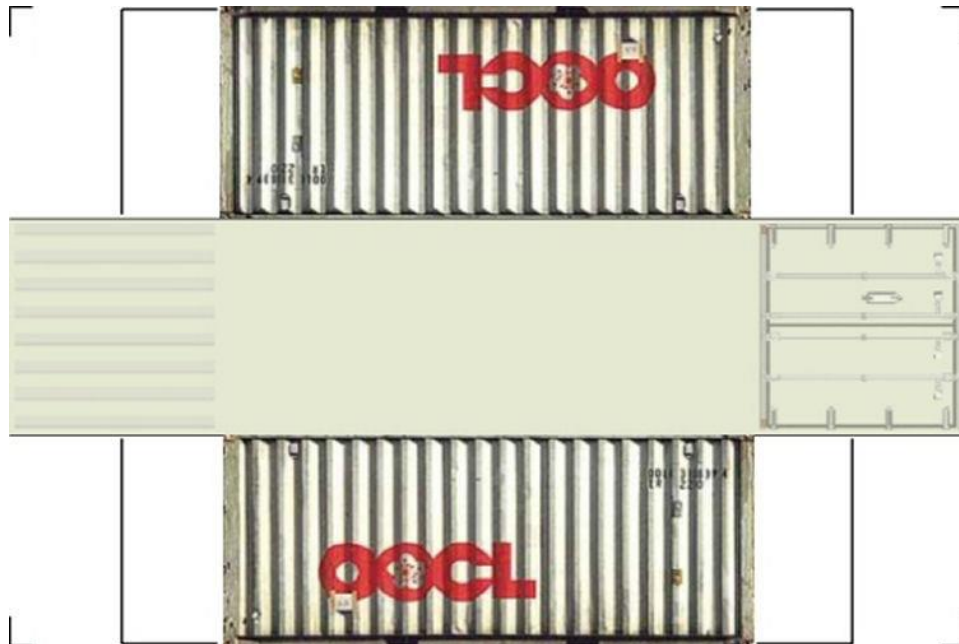

BUILD YOUR OWN

HO SCALE

20ft SHIPPING CONTAINERS

For the best results print on 110 lb printable card stock and set your printer on high quality printing.

Click to watch instructional video

BUILD YOUR OWN (20ft SHIPPING CONTAINER) HO SCALE