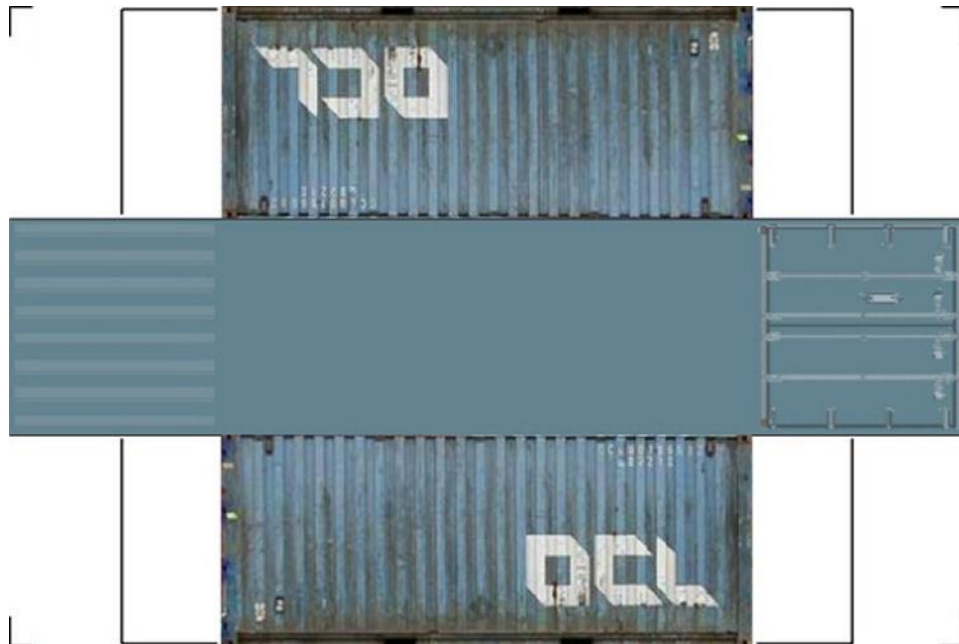

BUILD YOUR OWN

HO SCALE

20ft SHIPPING CONTAINERS

For the best results print on 110 lb printable card stock and set your printer on high quality printing.

[Click to watch instructional video](#)

BUILD YOUR OWN (20ft SHIPPING CONTAINER) HO SCALE