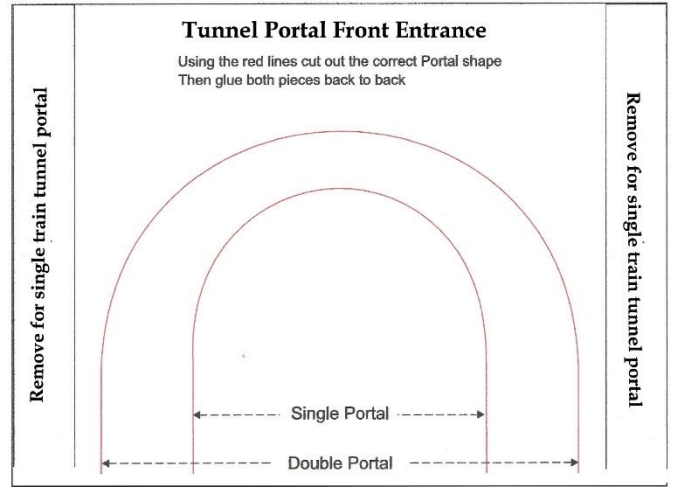

www.krafttrains.com

N Scale
Signal or Dabble Train Tunnel Portals
Multicolored Stone

* [Click Here for Video Instructions](#) *

Brown Brick Stone

Grey Stone

Beige Tone Stones

Click Images to download PDF File

*** For the best results print on 110 lb. printable card stock *
and set your printer on high quality printing
and set your printer settings to actual size**

Tunnel Portal front entrance

Right & Left Tunnel Portal Support