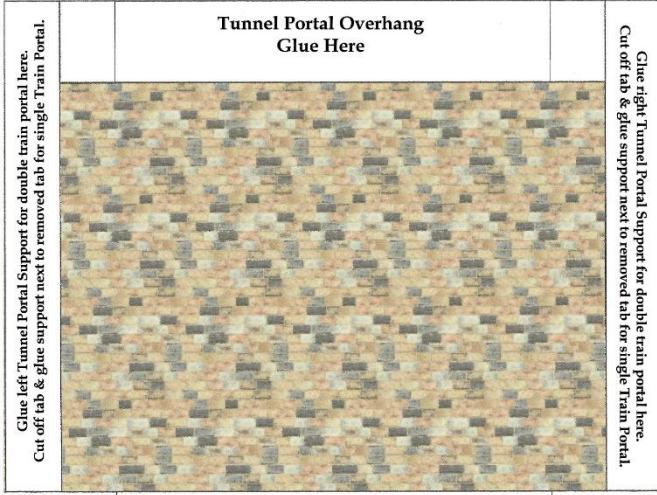

Tunnel Portal front entrance