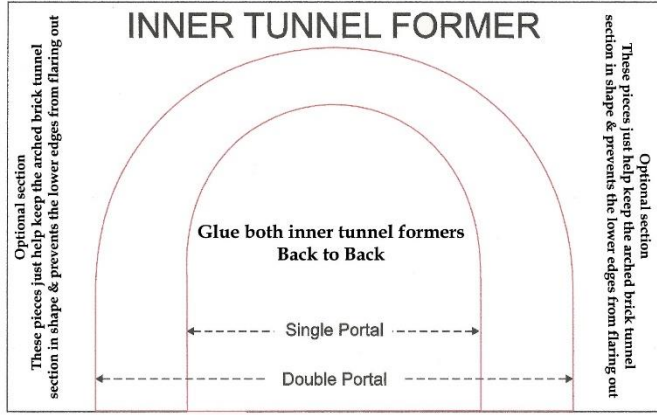

www.krafttrains.com

N Scale
Signal or Dabble Train Tunnel Portals
Multicolored Stone

* [Click Here for Video Instructions](#) *

Brown Brick Stone

Grey Stone

Beige Tone Stones

Click Images to download PDF File

*** For the best results print on 110 lb. printable card stock *
and set your printer on high quality printing
and set your printer settings to actual size**

Tunnel Portal front entrance

Right & Left Tunnel Portal Support