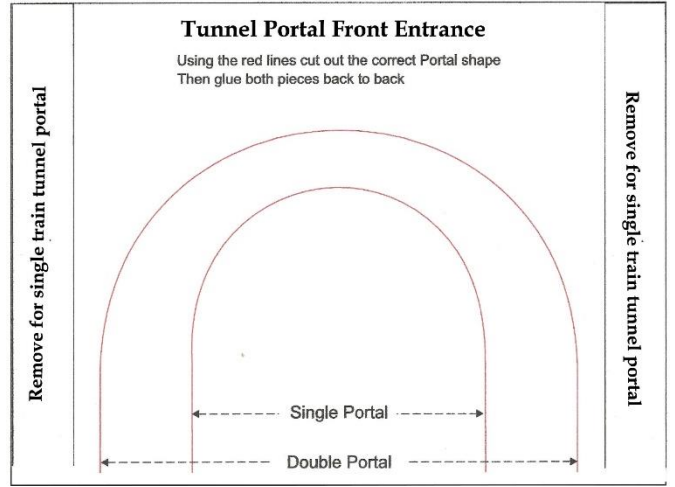

[www.krafttrains.com](http://www.krafttrains.com)

**N Scale**  
**Signal or Dabble Train Tunnel Portals**  
**Grey Stone**

\*

[Click Here for Video Instructions](#)

\*

Brown Brick Stone

Beige Tone Stones

Multicolored Stone

Click Images to download PDF File

**\* For the best results print on 110 lb. printable card stock \*  
and set your printer on high quality printing  
and set your printer settings to actual size**

**Tunnel Portal front entrance**