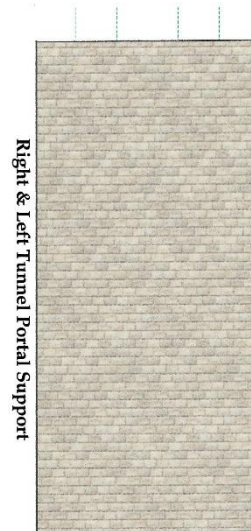

[www.krafttrains.com](http://www.krafttrains.com)

**N Scale**  
**Signal or Dabble Train Tunnel Portals**  
**Grey Stone**

\*

[Click Here for Video Instructions](#)

\*

Brown Brick Stone

Beige Tone Stones

Multicolored Stone

Click Images to download PDF File

**\* For the best results print on 110 lb. printable card stock \*  
and set your printer on high quality printing  
and set your printer settings to actual size**

**Tunnel Portal front entrance**