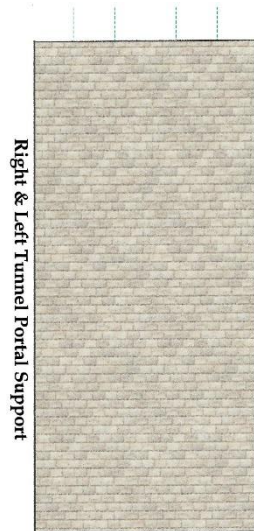

[www.krafttrains.com](http://www.krafttrains.com)

**N Scale**  
**Signal or Dabble Train Tunnel Portals**  
**Grey Stone**

\*

[Click Here for Video Instructions](#)

\*

Brown Brick Stone

Beige Tone Stones

Multicolored Stone

Click Images to download PDF File

**\* For the best results print on 110 lb. printable card stock \*  
and set your printer on high quality printing  
and set your printer settings to actual size**

**Tunnel Portal front entrance**