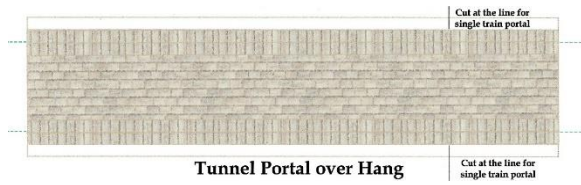

[www.krafttrains.com](http://www.krafttrains.com)

**N Scale**  
**Signal or Dabble Train Tunnel Portals**  
**Grey Stone**

\*

[Click Here for Video Instructions](#)

\*

Brown Brick Stone

Beige Tone Stones

Multicolored Stone

Click Images to download PDF File

**\* For the best results print on 110 lb. printable card stock \*  
and set your printer on high quality printing  
and set your printer settings to actual size**

**Tunnel Portal front entrance**