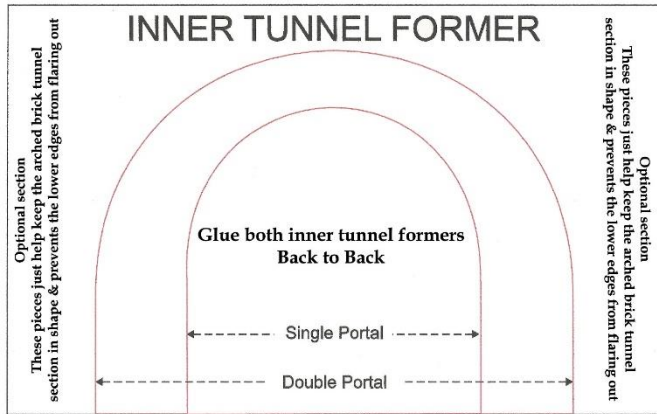

[www.krafttrains.com](http://www.krafttrains.com)

**N Scale**  
**Signal or Dabble Train Tunnel Portals**  
**Grey Stone**

\*

[Click Here for Video Instructions](#)

\*

Brown Brick Stone

Beige Tone Stones

Multicolored Stone

Click Images to download PDF File

**\* For the best results print on 110 lb. printable card stock \*  
and set your printer on high quality printing  
and set your printer settings to actual size**

**Tunnel Portal front entrance**