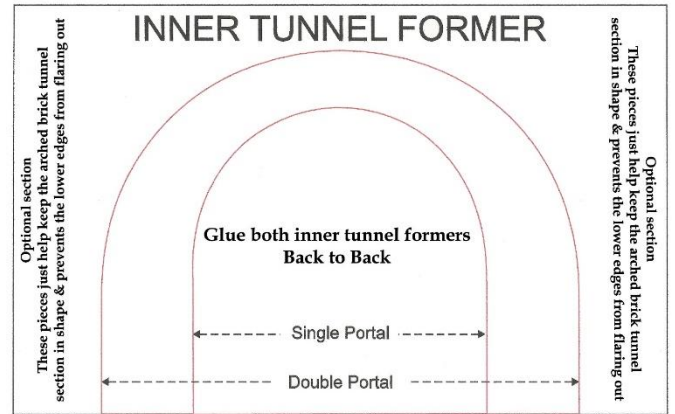

[www.krafttrains.com](http://www.krafttrains.com)

**N Scale**  
**Signal or Dabble Train Tunnel Portals**  
**Grey Stone**

\*

[Click Here for Video Instructions](#)

\*

Brown Brick Stone

Beige Tone Stones

Multicolored Stone

Click Images to download PDF File

**\* For the best results print on 110 lb. printable card stock \*  
and set your printer on high quality printing  
and set your printer settings to actual size**

**Tunnel Portal front entrance**