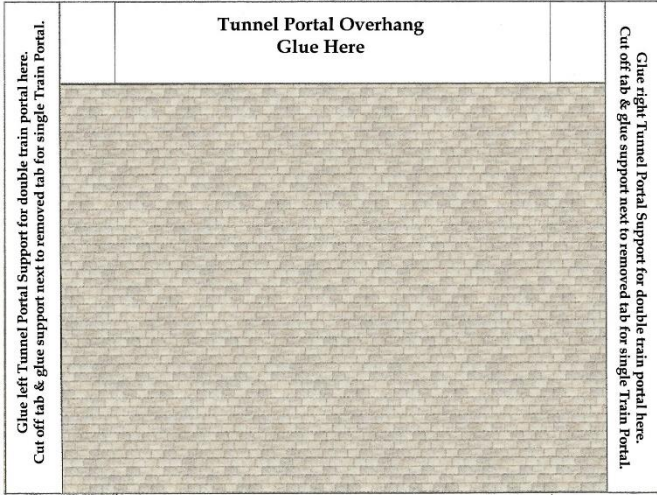

Tunnel Portal front entrance