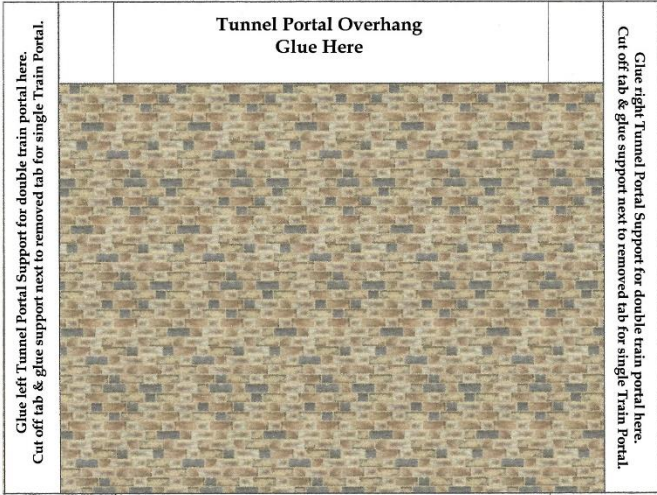

Tunnel Portal front entrance